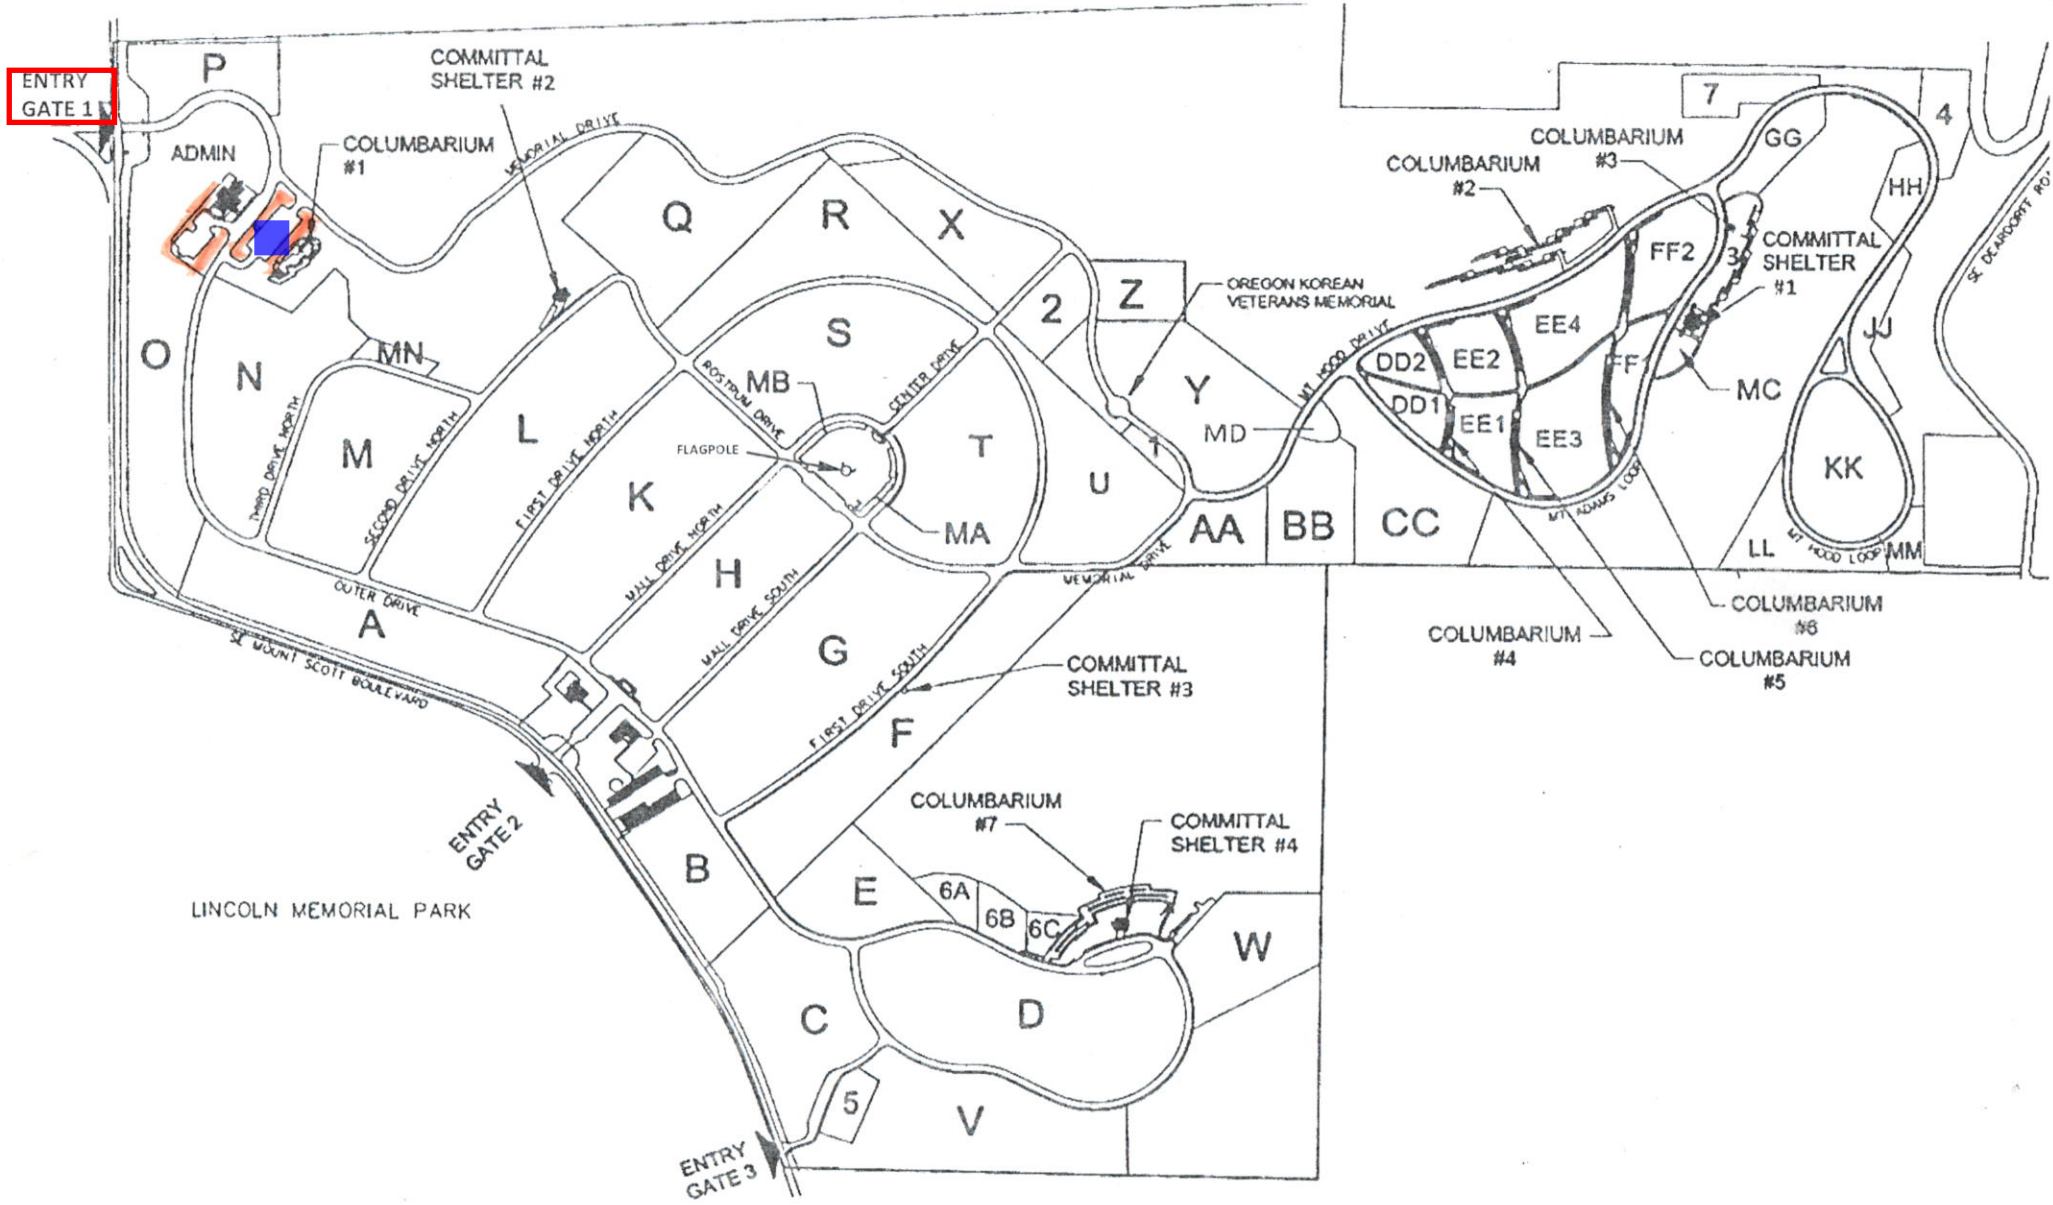

WILLAMETTE NATIONAL CEMETERY

11800 SE MT. SCOTT BLVD PORTLAND, OR 97086

NAME _____ SECTION _____ SITE _____